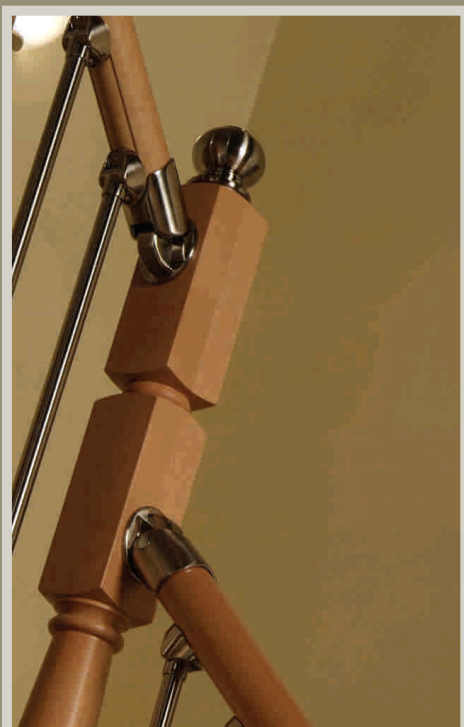

Origin Brushed Nickel

axxys® Origin brushed nickel is at the cutting edge of staircase design. This understated finish oozes style and epitomises good taste.

Combined with a choice of timber components, **axxys**® brushed nickel creates a hard wearing staircase that says less is most definitely more.

Understated brushed nickel finish

Compatible with a choice of quality timbers

Suitable for most domestic stair pitches between 38° and 45°