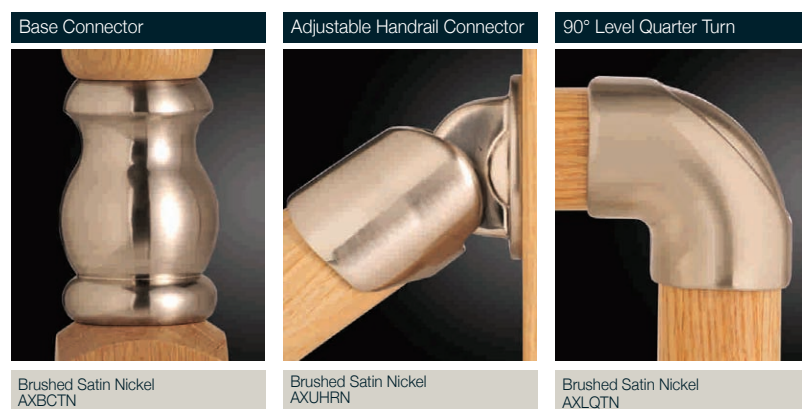

Evolution

Evolution End Bracket	Evolution Round Newel Cap	Evolution Round Handrail Connector	Evolution Base Collar	Evolution Intermediate Connector
				
Chrome AXEVEBC	Chrome AXEVNCC	Chrome AXEVHRC	Chrome AXEVBC	Chrome AXEVIC
				
Brushed Satin Nickel AXEVEBN	Brushed Satin Nickel AXEVNBN	Brushed Satin Nickel AXEVHRN	Brushed Satin Nickel AXEVBCN	Brushed Satin Nickel AXEVICN

axxys® System Components

Evolution

Origin

axxys® System Components

Origin

axxys® System Components

Rail in a Box

Cut String

TUBE SPINDLES

Description	Finish	Product Code
Axxys® Chrome Rake Spindle 19mm Diam 725mm Long	Chrome	AXS758CR
Axxys® Chrome Landing Spindle 19mm Diam 805mm Long	Chrome	AXS817CL
Axxys® Tube Bracket Chrome (1 Pair)	Chrome	AXTB
Axxys® 6 x Chrome Rake Spindle 725mm inc 12 Brackets	Chrome	AXS758CH6
Axxys® 6 x Chrome Landing Spindle 805mm inc 12 Brackets	Chrome	AXS817CH6
Axxys® Brushed Satin Nickel Rake Spindle 19mm Dia 725mm Long	Brushed Satin Nickel	AXS758NR
Axxys® Brushed Satin Nickel Landing Spindle 19mm Dia 805mm Long	Brushed Satin Nickel	AXS817NL
Axxys® Tube Bracket Brushed Satin Nickel (1 pair)	Brushed Satin Nickel	AXTBN
Axxys® 6 x Brushed Satin Nickel Rake Spindle 725mm inc 12 Brackets	Brushed Satin Nickel	AXS758NL6
Axxys® 6 x Brushed Satin Nickel Landing Spindles 805mm inc 12 Brackets	Brushed Satin Nickel	AXS817NL6