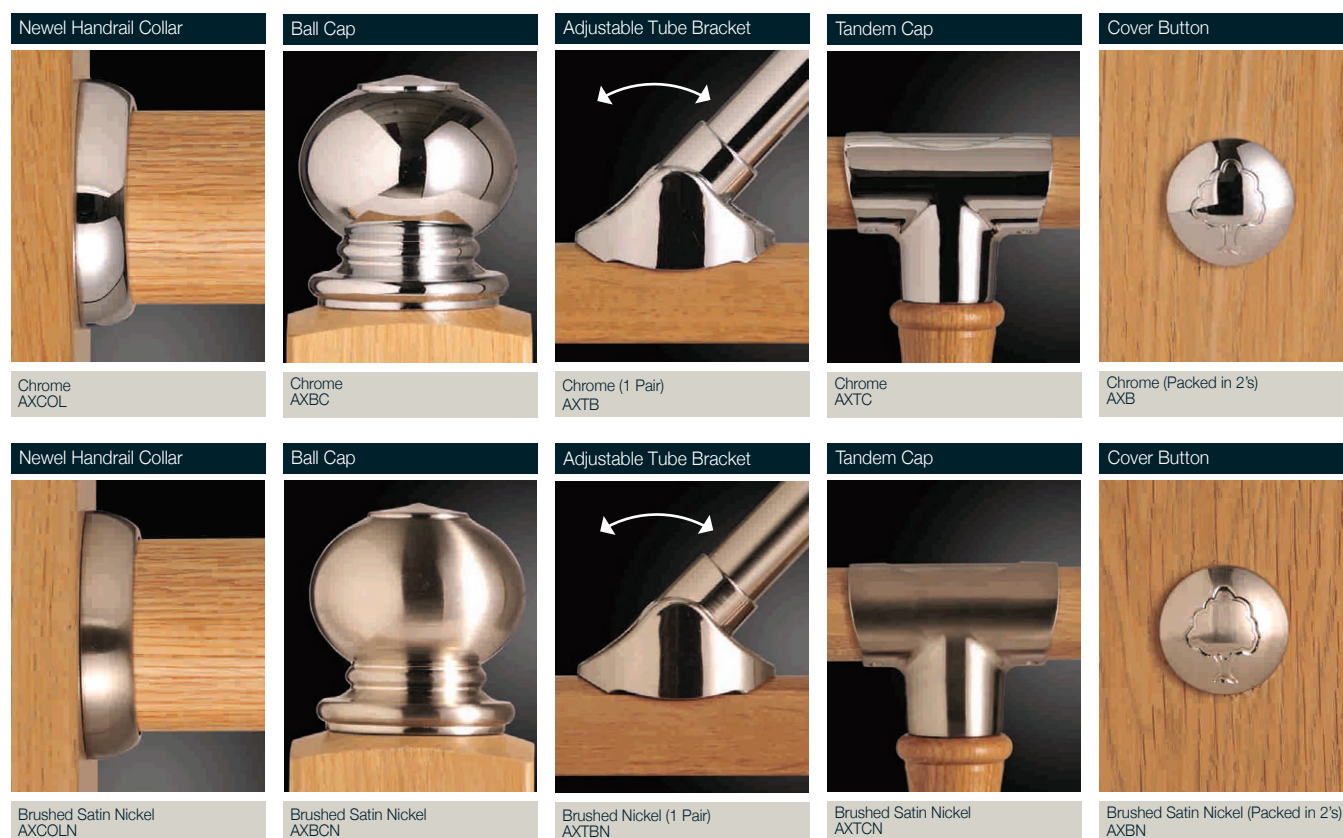

Evolution

Evolution End Bracket	Evolution Round Newel Cap	Evolution Round Handrail Connector	Evolution Base Collar	Evolution Intermediate Connector
				
Chrome AXEVEBC	Chrome AXEVNCC	Chrome AXEVHRC	Chrome AXEVBC	Chrome AXEVIC
				
Brushed Satin Nickel AXEVEBN	Brushed Satin Nickel AXEVNBN	Brushed Satin Nickel AXEVHRN	Brushed Satin Nickel AXEVBCN	Brushed Satin Nickel AXEVICN

axxys® System Components

Evolution

Origin

axxys® System Components

Origin

axxys® System Components

Rail in a Box

Cut String