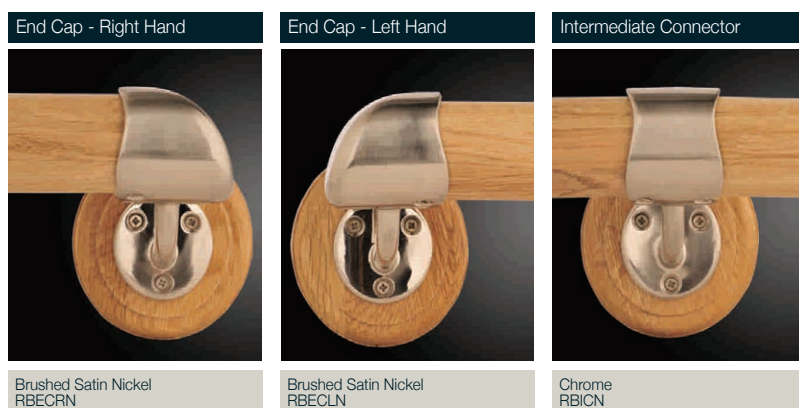

Evolution

Evolution End Bracket	Evolution Round Newel Cap	Evolution Round Handrail Connector	Evolution Base Collar	Evolution Intermediate Connector
				
Chrome AXEVEBC	Chrome AXEVNCC	Chrome AXEVHRC	Chrome AXEVBC	Chrome AXEVIC
				
Brushed Satin Nickel AXEVEBN	Brushed Satin Nickel AXEVNBN	Brushed Satin Nickel AXEVHRN	Brushed Satin Nickel AXEVBCN	Brushed Satin Nickel AXEVICN

axxys® System Components

Evolution

Origin

axxys® System Components

Origin

axxys® System Components

Rail in a Box

Cut String

TUBE SPINDLES

Description	Finish	Product Code
Axxys® Chrome Rake Spindle 19mm Diam 725mm Long	Chrome	AXS758CR
Axxys® Chrome Landing Spindle 19mm Diam 805mm Long	Chrome	AXS817CL
Axxys® Tube Bracket Chrome (1 Pair)	Chrome	AXTB
Axxys® 6 x Chrome Rake Spindle 725mm inc 12 Brackets	Chrome	AXS758CH6
Axxys® 6 x Chrome Landing Spindle 805mm inc 12 Brackets	Chrome	AXS817CH6
Axxys® Brushed Satin Nickel Rake Spindle 19mm Dia 725mm Long	Brushed Satin Nickel	AXS758NR
Axxys® Brushed Satin Nickel Landing Spindle 19mm Dia 805mm Long	Brushed Satin Nickel	AXS817NL
Axxys® Tube Bracket Brushed Satin Nickel (1 pair)	Brushed Satin Nickel	AXTBN
Axxys® 6 x Brushed Satin Nickel Rake Spindle 725mm inc 12 Brackets	Brushed Satin Nickel	AXS758NL6
Axxys® 6 x Brushed Satin Nickel Landing Spindles 805mm inc 12 Brackets	Brushed Satin Nickel	AXS817NL6