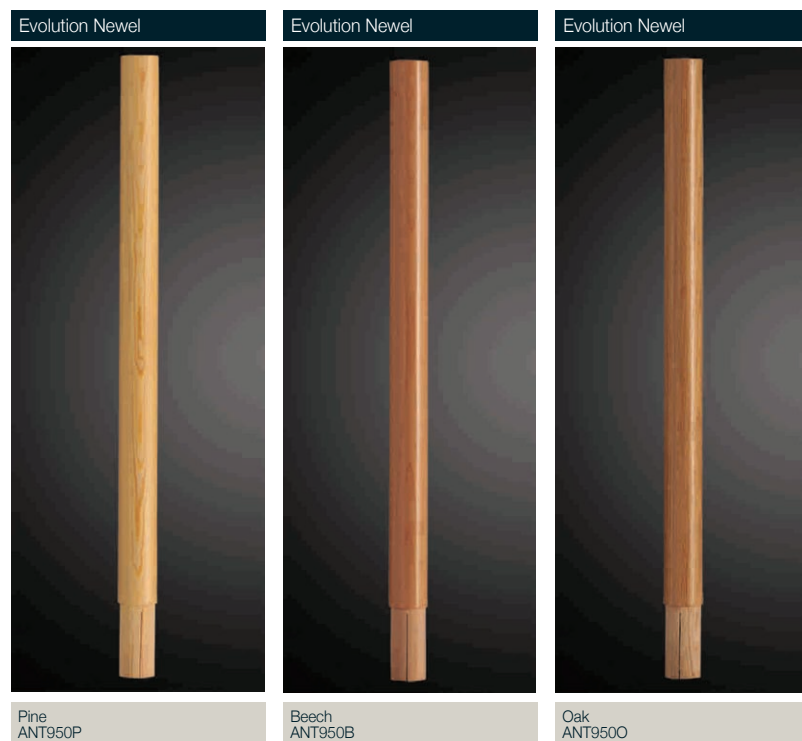

axxys® System Components

Evolution