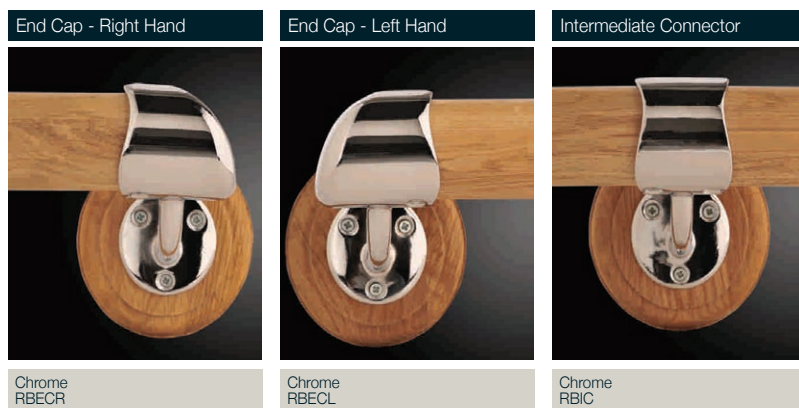

Evolution

Evolution End Bracket	Evolution Round Newel Cap	Evolution Round Handrail Connector	Evolution Base Collar	Evolution Intermediate Connector
				
Chrome AXEVEBC	Chrome AXEVNCC	Chrome AXEVHRC	Chrome AXEVBC	Chrome AXEVIC
				
Brushed Satin Nickel AXEVEBN	Brushed Satin Nickel AXEVNBN	Brushed Satin Nickel AXEVHRN	Brushed Satin Nickel AXEVBCN	Brushed Satin Nickel AXEVICN

axxys® System Components

Evolution

Origin

axxys® System Components

Origin

axxys® System Components

Rail in a Box

Cut String

TUBE SPINDLES

Description	Finish	Product Code
Axxys® Chrome Rake Spindle 19mm Diam 725mm Long	Chrome	AXS758CR
Axxys® Chrome Landing Spindle 19mm Diam 805mm Long	Chrome	AXS817CL
Axxys® Tube Bracket Chrome (1 Pair)	Chrome	AXTB
Axxys® 6 x Chrome Rake Spindle 725mm inc 12 Brackets	Chrome	AXS758CH6
Axxys® 6 x Chrome Landing Spindle 805mm inc 12 Brackets	Chrome	AXS817CH6
Axxys® Brushed Satin Nickel Rake Spindle 19mm Dia 725mm Long	Brushed Satin Nickel	AXS758NR
Axxys® Brushed Satin Nickel Landing Spindle 19mm Dia 805mm Long	Brushed Satin Nickel	AXS817NL
Axxys® Tube Bracket Brushed Satin Nickel (1 pair)	Brushed Satin Nickel	AXTBN
Axxys® 6 x Brushed Satin Nickel Rake Spindle 725mm inc 12 Brackets	Brushed Satin Nickel	AXS758NL6
Axxys® 6 x Brushed Satin Nickel Landing Spindles 805mm inc 12 Brackets	Brushed Satin Nickel	AXS817NL6