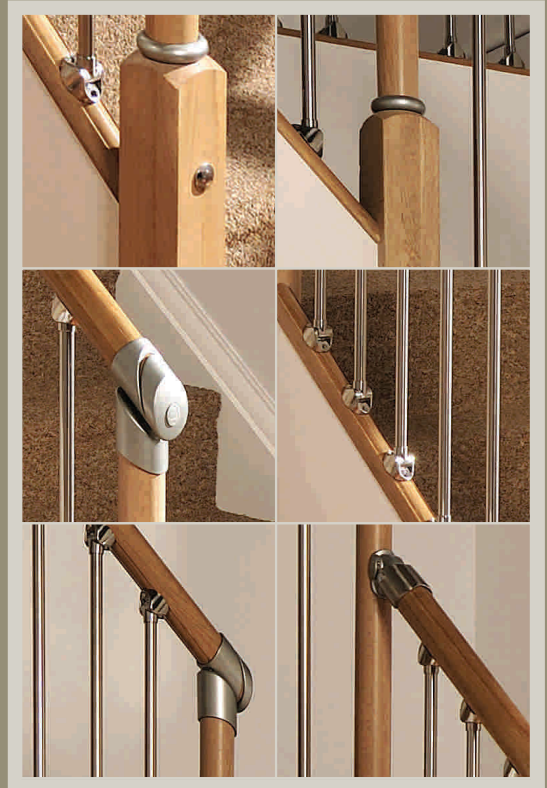

Modern

Evolution

Evolution is about subtle changes, fine tuning something over time that gives an end product perfect for its intended use.

Our evolution stairparts are just the same. We've taken elements from throughout **axxys**® and combined them to make a range that is subtle, balanced, stylish and tactile.

Choose from our chrome or brushed satin nickel finishes and put the 'R' back in evolution!

High quality
chrome plating

Pre-finished
wooden
components