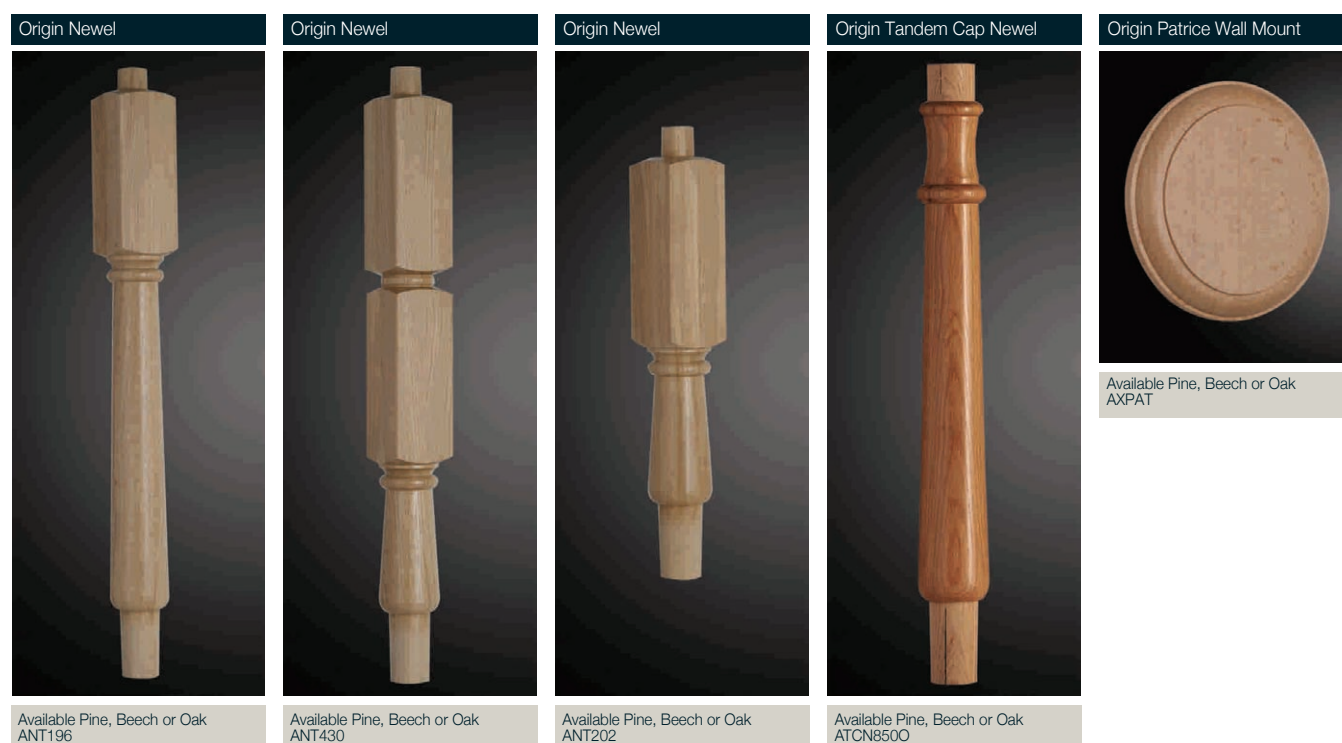

Evolution

Evolution End Bracket	Evolution Round Newel Cap	Evolution Round Handrail Connector	Evolution Base Collar	Evolution Intermediate Connector
				
Chrome AXEVEBC	Chrome AXEVNCC	Chrome AXEVHRC	Chrome AXEVBC	Chrome AXEVIC
				
Brushed Satin Nickel AXEVEBN	Brushed Satin Nickel AXEVNBN	Brushed Satin Nickel AXEVHRN	Brushed Satin Nickel AXEVBCN	Brushed Satin Nickel AXEVICN

axxys® System Components

Evolution

Origin

axxys® System Components

Origin

axxys® System Components

Rail in a Box

Cut String

TUBE SPINDLES

Description	Finish	Product Code
Axxys® Chrome Rake Spindle 19mm Diam 725mm Long	Chrome	AXS758CR
Axxys® Chrome Landing Spindle 19mm Diam 805mm Long	Chrome	AXS817CL
Axxys® Tube Bracket Chrome (1 Pair)	Chrome	AXTB
Axxys® 6 x Chrome Rake Spindle 725mm inc 12 Brackets	Chrome	AXS758CH6
Axxys® 6 x Chrome Landing Spindle 805mm inc 12 Brackets	Chrome	AXS817CH6
Axxys® Brushed Satin Nickel Rake Spindle 19mm Dia 725mm Long	Brushed Satin Nickel	AXS758NR
Axxys® Brushed Satin Nickel Landing Spindle 19mm Dia 805mm Long	Brushed Satin Nickel	AXS817NL
Axxys® Tube Bracket Brushed Satin Nickel (1 pair)	Brushed Satin Nickel	AXTBN
Axxys® 6 x Brushed Satin Nickel Rake Spindle 725mm inc 12 Brackets	Brushed Satin Nickel	AXS758NL6
Axxys® 6 x Brushed Satin Nickel Landing Spindles 805mm inc 12 Brackets	Brushed Satin Nickel	AXS817NL6